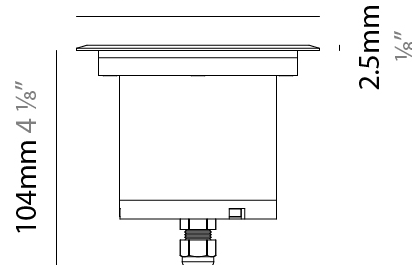

Ø116mm 4 9/16"