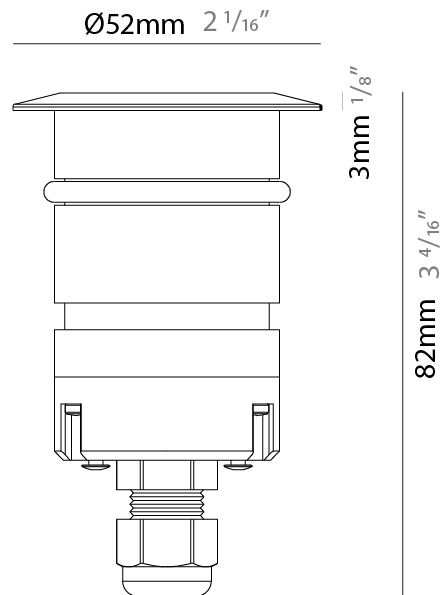

GENERAL

Series: Caliber
Subseries: Caliber 52
Brand: Unonovesette
Division: Exterior
Mounting Type: Recessed
Mounting Location: In-Ground
Subcategory: Drive Over

PHYSICAL

Shape: Round
Diameter (mm): 52
Diameter (in): 2 1/16
Height (mm): 82
Height (in): 3 1/4
Light Distribution: Direct
Weight (kg): 0.28
Weight (lbs): 0.62
Load Resistance (kg): 1500
Load Resistance (lbs): 3306
Installation Requirement: Housing box / Fixing springs
Diffuser: Extra clear tempered / Frosted glass 4mm
Fixture Finish: ASB / SST
Fixture Material: Stainless Steel AISI 316L
Cable Details: 350mm NS20N PCP 2x0.5 mm2

ELECTRICAL

Lamp Type: LED
Input Wattage (W): 3.92
Total Output Wattage (W): 2
Dimming: 0-10V Dimming / Phase Dimming (120Vac Only)
Driver Included: No
Driver Location: Remote
Driver Type: Constant Voltage - Universal
Driver Class: Class 2
Input Voltage (V): 120 - 277
Output Voltage (V): 24

LED

Number of LEDs: 1
Color Temperature (°K): 2200 / 2700 / 3000 / 4000
Max. Delivered Lumen (lm): 127
CRI: >90 CRI
Lamp Life (hrs): 100000

OPTICAL

Optic°: 10 / 23 / 43 / 1040
Beam Angle: Narrow / Medium / Wide / Elliptical
Adjustability: Fixed

RATINGS AND CERTIFICATIONS

Certified By: Certified for North American Standards
IP rating: IP68 (not for permanent immersion)
IK Rating: IK08
Marine Grade: Stainless Steel AISI 316L

PROJECT
TYPE
SPECIFIER
QUANTITY
DATE