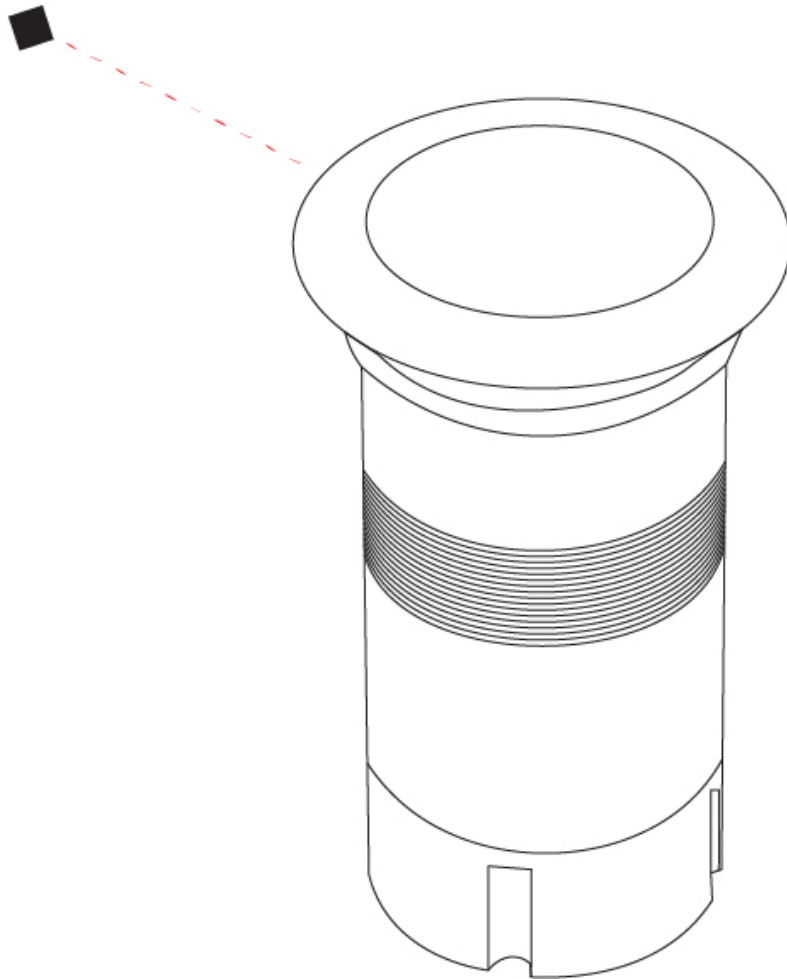

E12I0012-

PROJECT

TYPE

SPECIFIER

QUANTITY

DATE

E