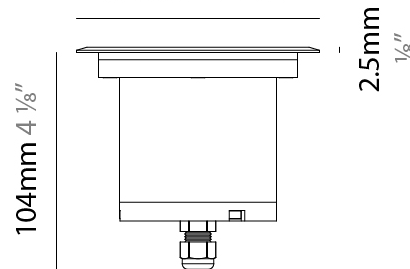

Ø116mm 4 ⁹/₁₆"