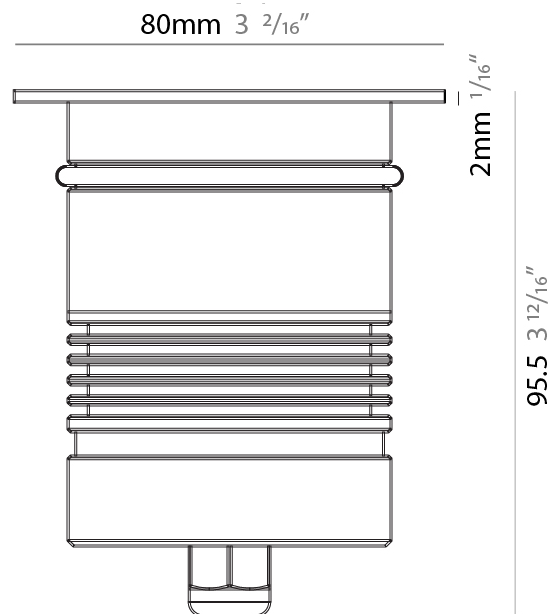

GENERAL

Series: Caliber
Subseries: Caliber 80 Q
Brand: Unonovesette
Division: Exterior
Mounting Type: Recessed
Mounting Location: In-Ground
Subcategory: Drive Over

PHYSICAL

Shape: Square
Diameter (mm): 80
Diameter (in): 3 1/8
Height (mm): 95.5
Height (in): 3 3/4
Light Distribution: Direct
Load Resistance (kg): 2500
Load Resistance (lbs): 5511
Installation Requirement: Housing box / Fixing springs
Diffuser: Extra clear / Frosted glass 6mm
Fixture Finish: Stainless Steel AISI 316L
Fixture Material: Stainless Steel AISI 316L
Cable Details: 350mm NS20N PCP 2x0.5 mm2

ELECTRICAL

Lamp Type: LED
Input Wattage (W): 8.1
Total Output Wattage (W): 5
Dimming: Non-Dimming / Phase Dimming (120Vac only) / 0-10V Dimming
Driver Included: No
Driver Location: Remote
Driver Type: Constant Voltage - Universal
Driver Class: Class 2
Input Voltage (V): 120 - 277
Output Voltage (V): 24

LED

Number of LEDs: 1
Color Temperature (°K): 2700 / 3000 / 4000
Max. Delivered Lumen (lm): 515
CRI: >90 CRI
Lamp Life (hrs): 100000

OPTICAL

Optic°: 10 / 30 / 50 / DIF
Beam Angle: Narrow / Medium / Wide / Diffused

RATINGS AND CERTIFICATIONS

Certified By: Certified for North American Standards
IP rating: IP68 (not for permanent immersion)
IK Rating: IK08
Marine Grade: Stainless Steel AISI 316L

PROJECT
TYPE
SPECIFIER
QUANTITY
DATE