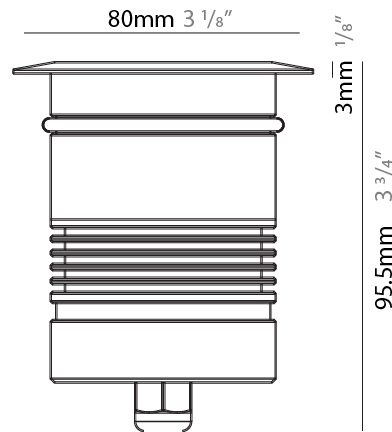

GENERAL

Series: Caliber
Subseries: Caliber 80
Brand: Unonovesette
Division: Exterior
Mounting Type: Recessed
Mounting Location: In-Ground
Subcategory: Drive Over

PHYSICAL

Shape: Round
Diameter (mm): 80
Diameter (in): 3 1/8
Height (mm): 95.5
Height (in): 3 3/4
Light Distribution: Direct
Weight (kg): 0.57
Weight (lbs): 1.26
Installation Requirement: Housing box / Fixing springs
Diffuser: Extra clear / Frosted glass 6mm
[Fixture Finish: ASB / SST](#)
Fixture Material: Stainless Steel AISI 316L
Cable Details: 350mm NS20N PCP 2x0.5 mm2

ELECTRICAL

Lamp Type: LED
Input Wattage (W): 9.0
Total Output Wattage (W): 8.5
Dimming: Non-Dimming / Phase Dimming (120Vac only) / 0-10V Dimming
Driver Included: No
Driver Location: Remote
Driver Type: Constant Voltage - 120/277Vac
Driver Class: Class 2
Input Voltage (V): 120 - 277
Output Voltage (V): 24

LED

Number of LEDs: 1
[Color Temperature (°K): 2700 / 3000 / 4000](#)
Max. Delivered Lumen (lm): 730
CRI: >90 CRI
Lamp Life (hrs): 100000

OPTICAL

[Optic°: 10 / 30 / 50 / 10x45](#)
Beam Angle: Narrow / Medium / Wide / Elliptical / Diffused

RATINGS AND CERTIFICATIONS

Certified By: Certified for North American Standards
IP rating: IP68 (not for permanent immersion)
IK Rating: IK08
Marine Grade: Stainless Steel AISI 316L

PROJECT
TYPE
SPECIFIER
QUANTITY
DATE